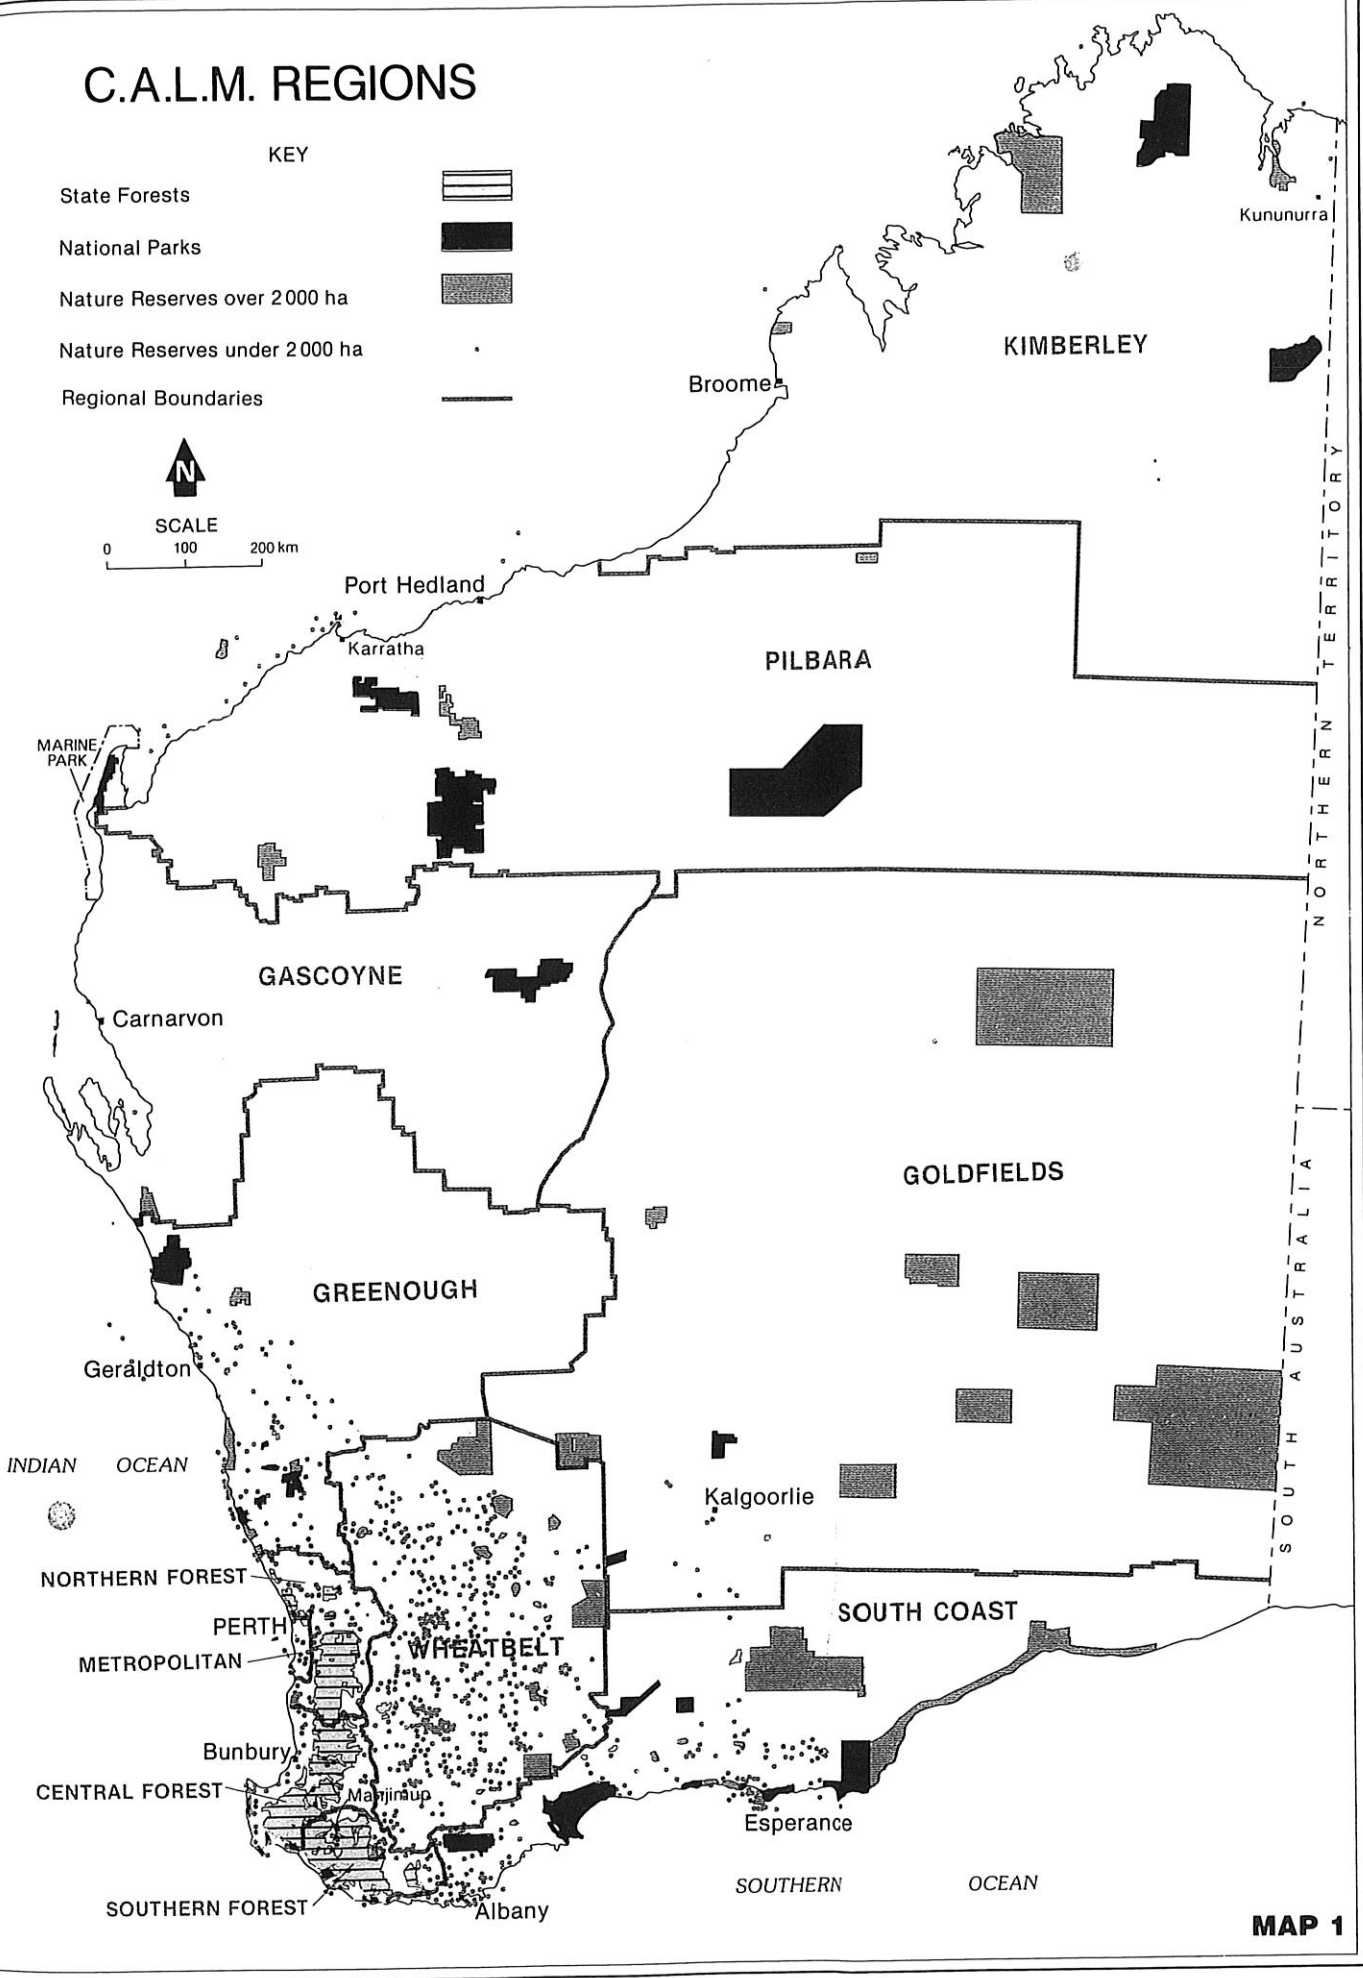

C.A.L.M. REGIONS

KEY

- State Forests 
- National Parks 
- Nature Reserves over 2000 ha 
- Nature Reserves under 2000 ha 
- Regional Boundaries 

SCALE
0 100 200 km

MAP 1